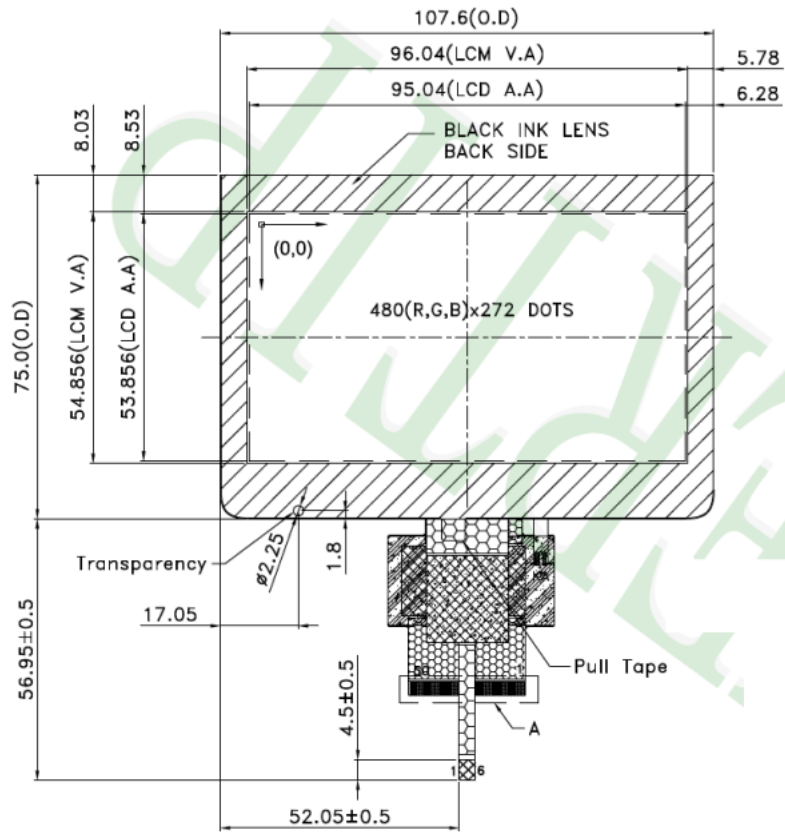

Non-black panel effect

Black panel effect